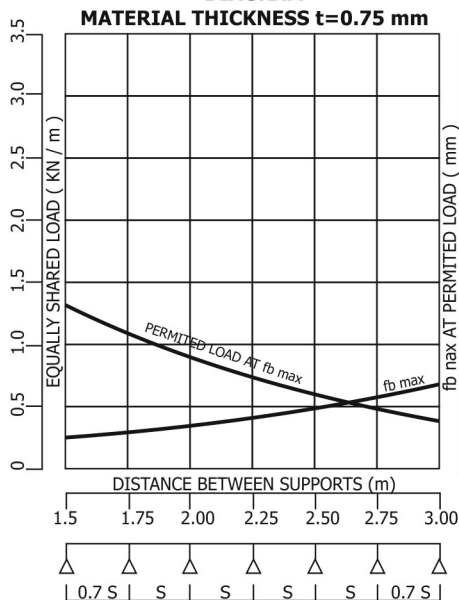

CABLE TRAY H:110 LOADING DIAGRAM