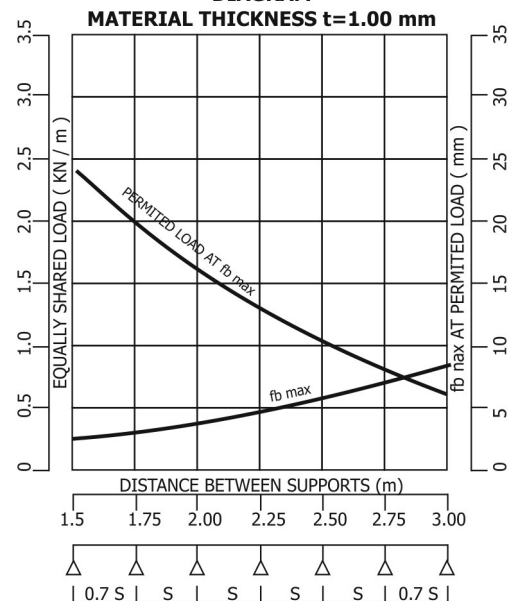

CABLE TRAY H:110 LOADING DIAGRAM