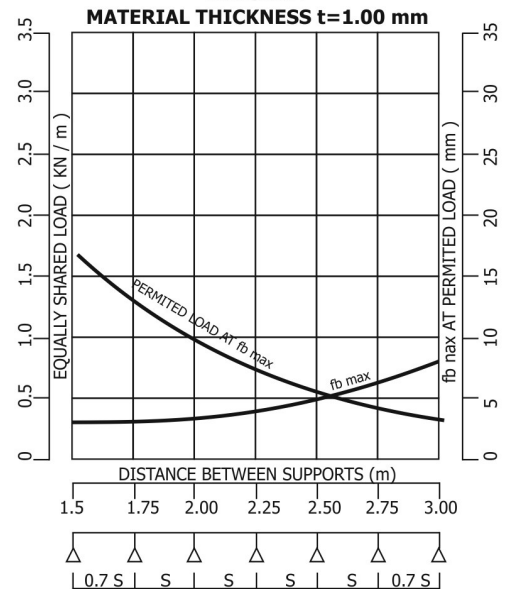

CABLE TRAY H:85 LOADING DIAGRAM