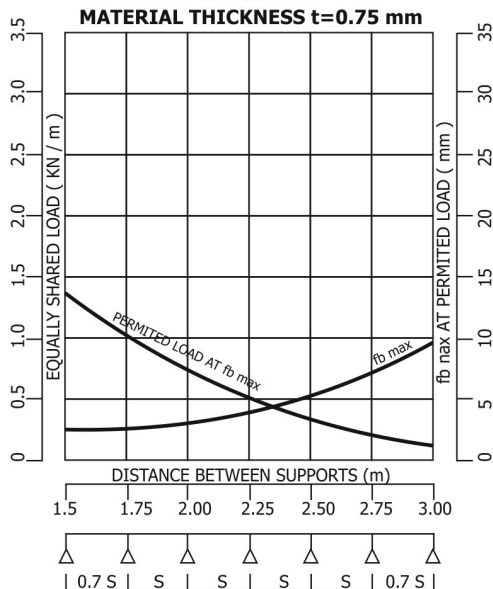

CABLE TRAY H:85 LOADING DIAGRAM