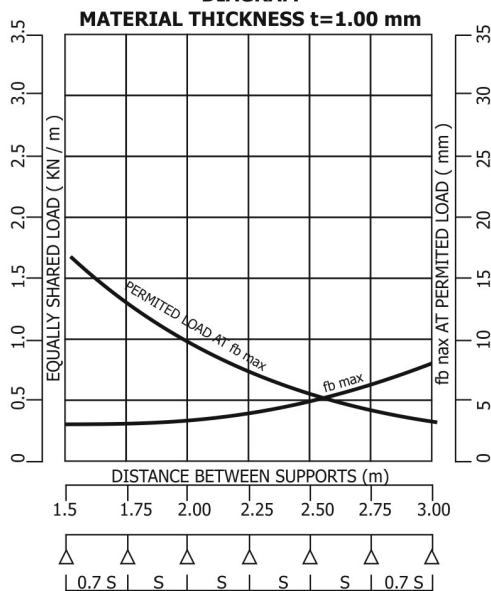

CABLE TRAY H:85 LOADING DIAGRAM