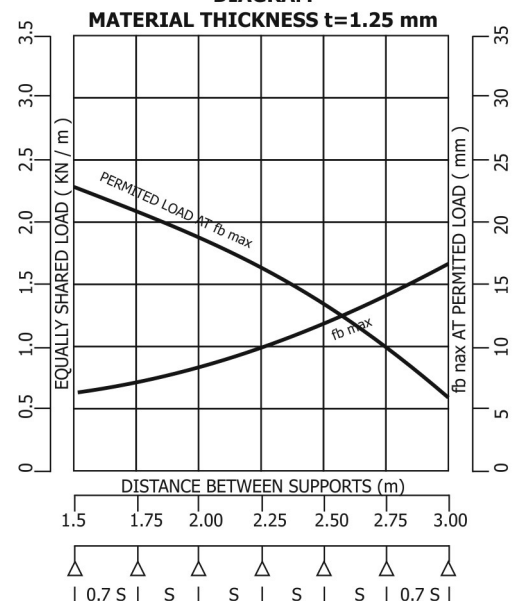

CABLE TRAY H:85 LOADING DIAGRAM