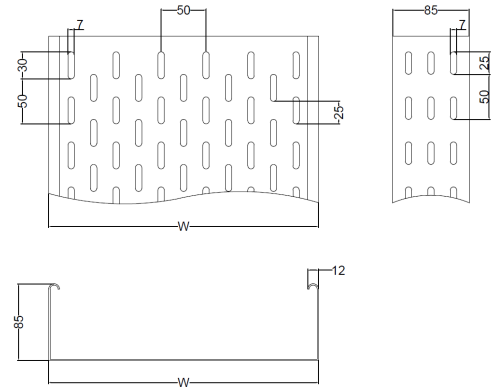

Technical data sheet

MIDDLE DUTY CABLE TRAYS GALVANIZED ACC.TO EN 10346

- ◆ PRODUCER METALLODOMI SA
- ◆ DESCRIPTION MIDDLE DUTY CABLE TRAYS / SIDE HEIGHT H85
- ◆ MATERIAL GALVANIZED STEEL ACCORDING TO EN 10346
- ◆ LENGTH 3000mm
- ◆ USE DRY INDOOR FACILITIES

CODE	WIDTH (W) mm	HEIGHT (H)mm	THICKNESS mm
010.100085100	100	85	1.00
010.150085100	150	85	1.00
010.200085100	200	85	1.00
010.300085100	300	85	1.00
010.400085125	400	85	1.25
010.500085125	500	85	1.25
010.600085125	600	85	1.25

CABLE TRAY H:85 LOADING DIAGRAM

CABLE TRAY H:85 LOADING DIAGRAM

ISO 9001:2015